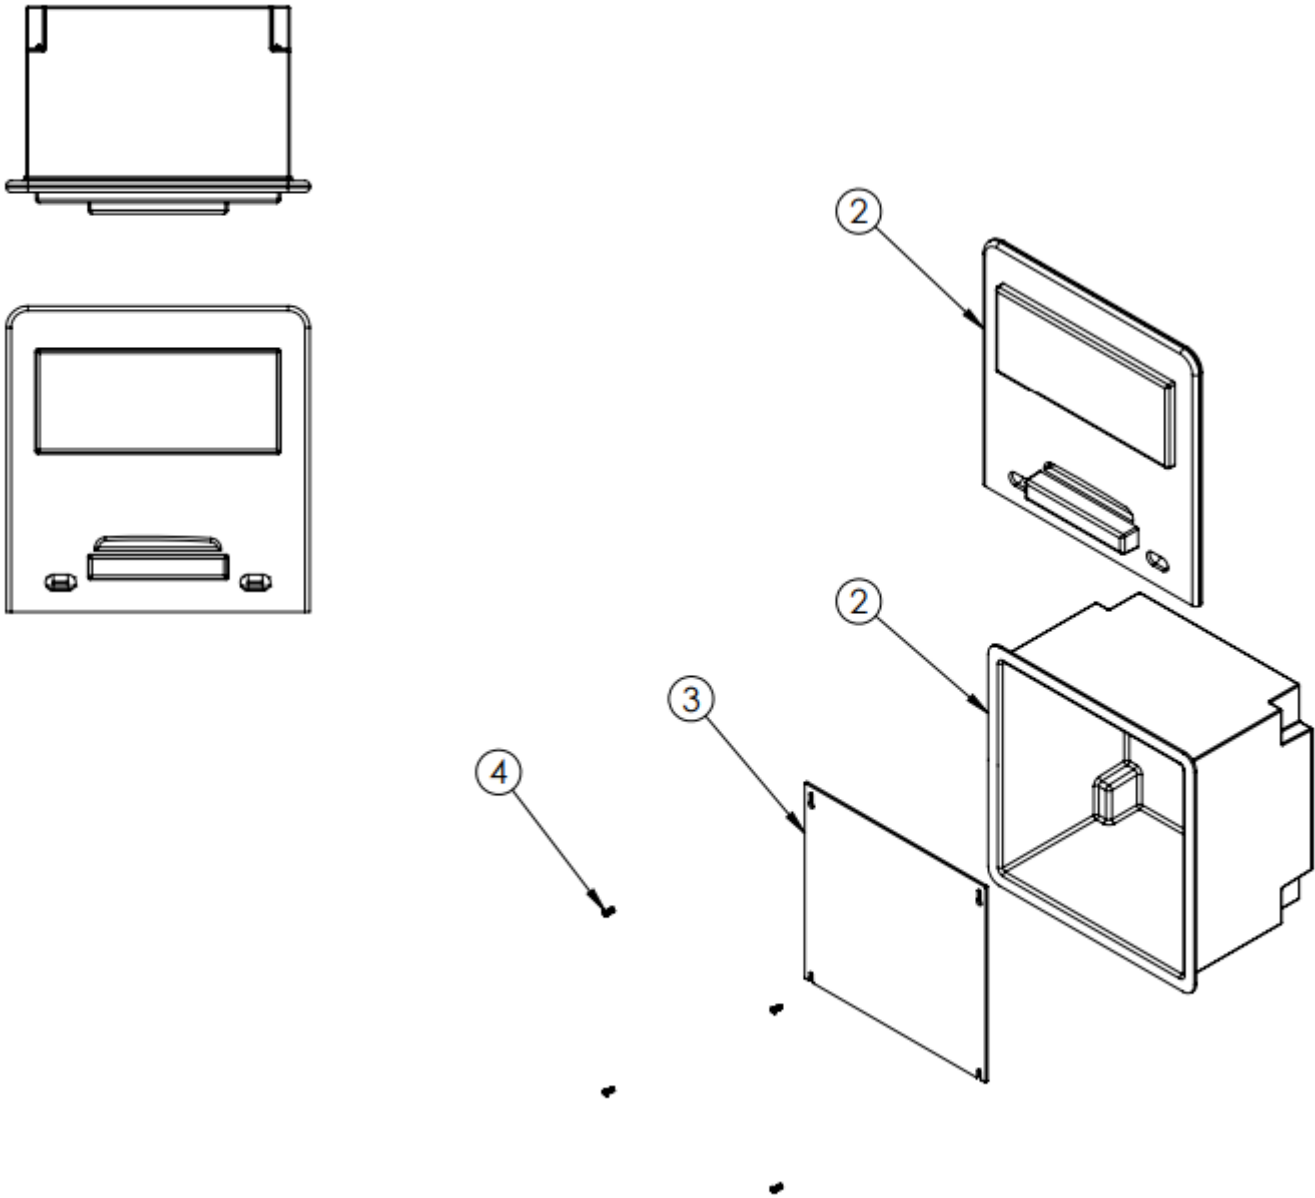

PRODUCT INFORMATION

The Builders Temporary Power Supply Box enables builders and other tradespeople access to an electricity supply on a worksite where temporary power is required. The plastic construction provides a strong, durable, and weather resistant enclosure to protect the electrical equipment. The bright red colour makes it stand out on the building site.

FEATURES

- Plastic, durable construction
- Bright red for easy recognition on site
- Non-conductive enclosure for greater safety
- Sliding lid prevents potential damage from wind gusts
- Water resistant slider and lip for weather protection
- Comes with back panel to mount electrical equipment

Optional Features

- Other colour options available (Black / Khaki)
- These can be set up for other applications

PRODUCT SKU'S

SKU	Product	Description
206101	Builders Temporary Supply Box – EMPTY ASSEMBLY	Assembly with mounting panel - Red
206006	EP202 M/BOX ASSEMBLY - BLACK	Assembly with mounting panel - Black

PRODUCT INFORMATION

ITEM NO.	PART NUMBER	DESCRIPTION	QTY.
1	206007	EP202 BLK M/BOX BASE	1
2	206008	EP202 BLK M/BOX LID	1
3	118002	EP202 DBL M/BOX PANEL	1
4	105043	10G x 1/2 316 S/Tap Screw	4